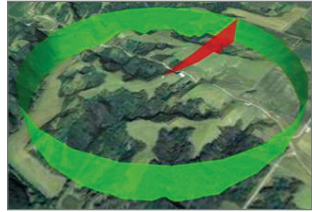

Beam 100™

Detect Optical Systems Targeting You!

- VIP security
- Sniper detection
- Video & photography detection
- Border protection
- Security of important locations
- Automatic 360° scanning
- All weather 24-hour surveillance
- Vehicle or pole/building mounted
- Detection of cameras & scopes
- Monitoring & automatic alerts

System Features

- Complex of gimbal with radar slip rings allowing 24/7 operation
- Optional SWIR, Thermal or CCD payloads
- GigE connection from the head to any networked computer
- Man-portable, easy to install – up in seconds!
- 360 degree panoramic camera at video rates
- Geo-location of targets with GPS data
- Multi-spectral imaging for target verification

VIP security

Border protection

All in one container

	Beam 100
Detection range	1,000m
Field-of-view	scanning 360°
Weight	10kg (22 lbs)
Size	8" x 8" x 14"