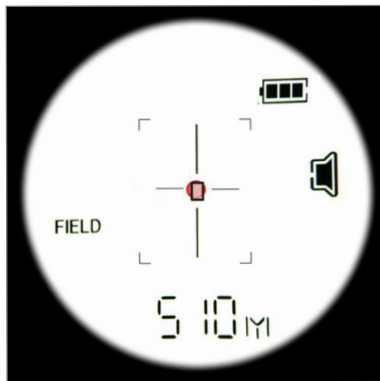

Beam 50/Beam60™

Detect Optical Systems Targeting You!

- VIP security
- Sniper detection
- Video & photography detection
- Border protection
- Security of important locations
- Automatic 360° scanning
- All weather 24-hour surveillance
- Vehicle or pole/building mounted
- Detection of cameras & scopes
- Monitoring & automatic alerts

Beam 50 display

Beam 60 display

	Beam 50	Beam 60
Detection range	1,000m	1,000m
Eye Piece	Optical, 7x magnification	Low light CCD, 5x magnification
Field-of-view	horiz. scanning, vertical 2°	horiz. scanning, vertical 2°
Weight	1.5 kg (3.3 lbs)	1.4 kg (3lbs)
Size	5.5"x5.5"x2.5"	7"x 6.6"x 3.1"