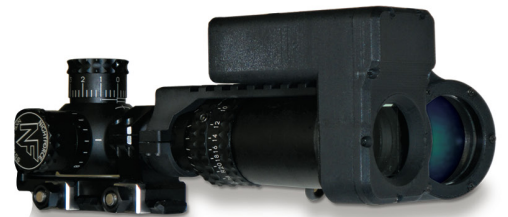

DeadEye

P10

P15

P20

Positive ID

Increase the zoom

Digital information

Accuracy enhancing hands-free system directly affixes to gun scopes or spotting scopes. Exotic prism design allows small footprint and light weight, in addition to unhindered sight picture of original scope. System will not affect use of an optical device in the event of a failure. As user aims at targets, embedded camera zooms display to the right of rifle scope. Ballistic computer calculations can be overlaid on zoomed image. Design is extremely flexible, leading to enhancements, such as embedded ballistics, enhanced low-light imagery, IFF, and target geo-location. Features include:

- Embedded camera/heads-up-display
- Full ballistic computer (optional)
- Low power usage
- True hands-free operation
- Low-light vision enhancement w/o changing true axis
- Attainable cost
- Fault Tolerant / No moving parts
- Extended capabilities / Multi-spectral sensing through scope

	DeadEye P10	DeadEye P15	DeadEye P20
Attachment	Leupold Mark 4 Spotting Scope	Leupold Golden Ring Spotting Scope	variety of gun scopes
Camera	¼" CCD, color or b/w	¼" CCD, color or b/w	¼" CCD, color or b/w
Display	LED or OLED, 640x480	LED or OLED, 640x480	LED or OLED, 640x480
Size	4.9" x 1.8" x 3.4"	5.1" x 3.5" x 3"	3.8" x 4.4" x 3.3"
Weight	185 grams	550 grams	601 grams
Power	4 AA batteries	4 AA batteries	4 AA batteries